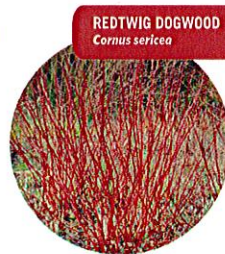

Demonstration Rain Garden

BLACK CHOKEBERRY
Aronia melanocarpa

BUTTONBUSH
Cephalanthus occidentalis

BLACK-EYED SUSAN
Rudbeckia fulgida

BLUE MIST FLOWER
Eupatorium coelestinum

SWAMP MILKWEED
Asclepias incarnata

GOLDEN RAGWORT
Senecio aureus

REDTWIG DOGWOOD
Cornus sericea

EASTERN BLUESTAR
Amsonia tabernaemontana

EASTERN NARROWLEAF SEDGE
Carex amphibola