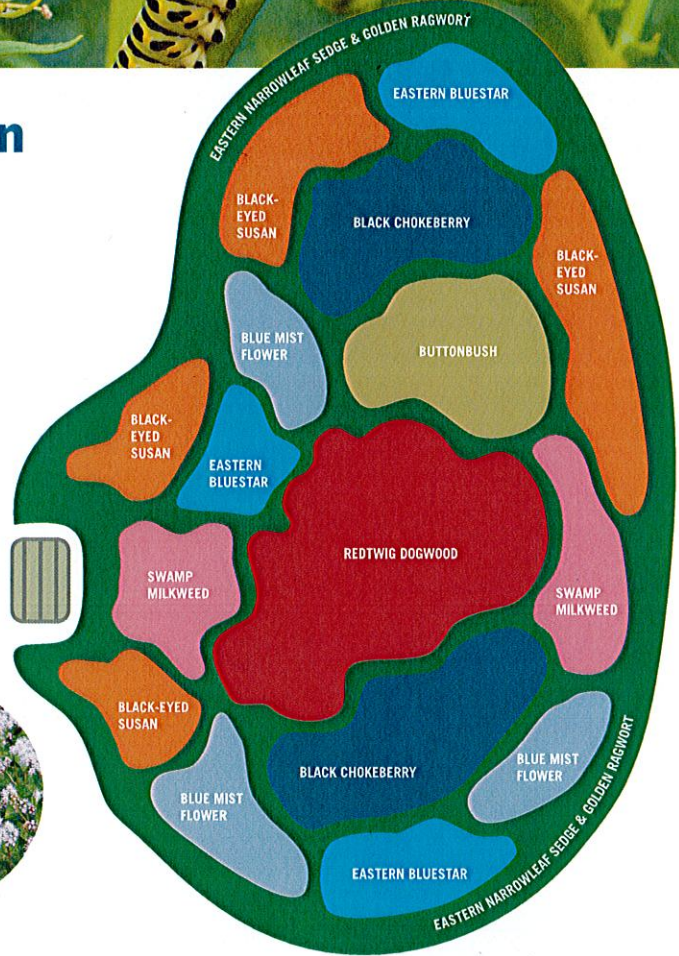

Demonstration Rain Garden

BLACK CHOKEBERRY
Aronia melanocarpa

BUTTONBUSH
Cephalanthus occidentalis

BLACK-EYED SUSAN
Rudbeckia fulgida

BLUE MIST FLOWER
Eupatorium coelestinum

SWAMP MILKWEED
Asclepias incarnata

GOLDEN RAGWORT
Senecio aureus

REDTWIG DOGWOOD
Cornus sericea

EASTERN BLUESTAR
Amsonia tabernaemontana

EASTERN NARROWLEAF SEDGE
Carex amphibola